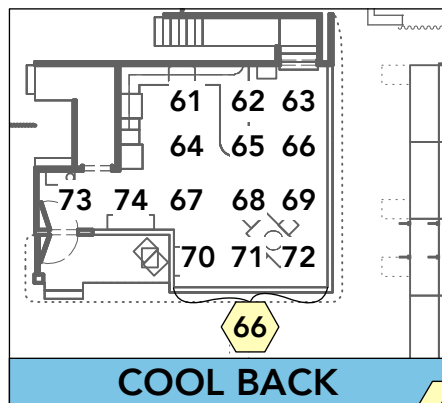

The Roommate

LD: Collin Hall

Magic Sheet

3.27.24

HOUSE	200
WORKS	201
BACKSTAGE WORKS	202
ASL	203
OTHER	