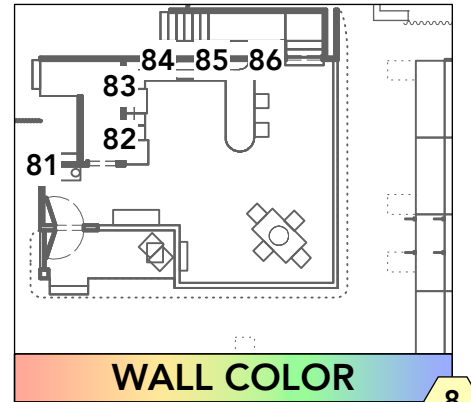

The Roommate

LD: Collin Hall

Magic Sheet

3.27.24

HOUSE	200
WORKS	201
BACKSTAGE WORKS	202
ASL	203
OTHER	