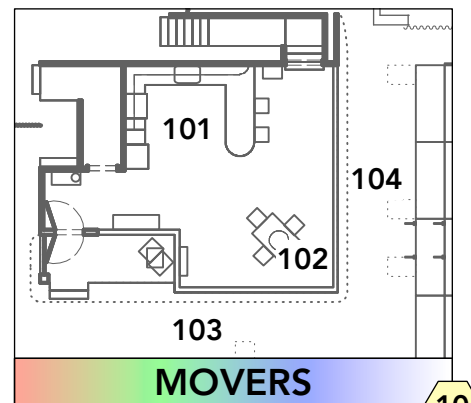

The Roommate

LD: Collin Hall

Magic Sheet

3.27.24

HOUSE	200
WORKS	201
BACKSTAGE WORKS	202
ASL	203
OTHER	