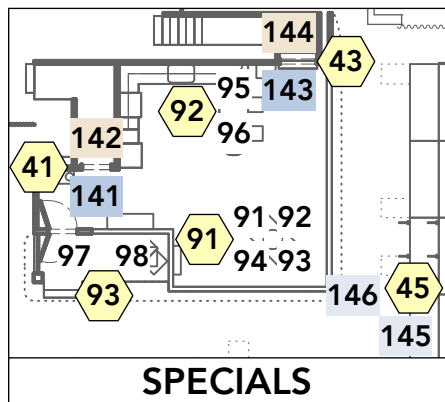

The Roommate

LD: Collin Hall

Magic Sheet

3.27.24

HOUSE	200
WORKS	201
BACKSTAGE WORKS	202
ASL	203
OTHER	