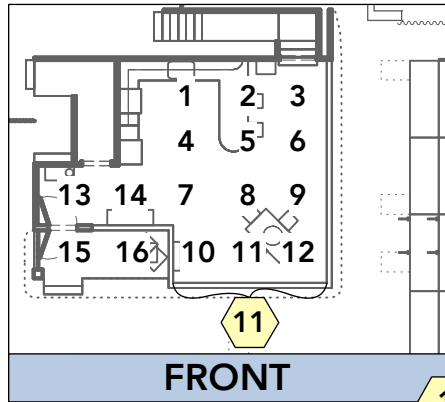

The Roommate

LD: Collin Hall

Magic Sheet

3.27.24

HOUSE	200
WORKS	201
BACKSTAGE WORKS	202
ASL	203
OTHER	