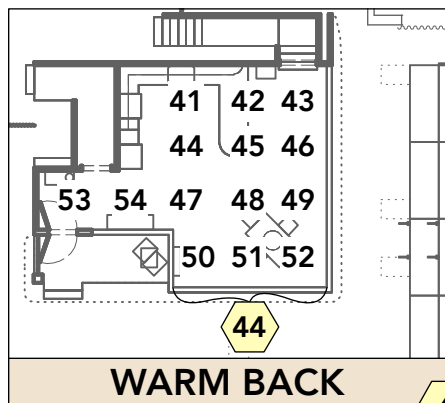

The Roommate

LD: Collin Hall

Magic Sheet

3.27.24

HOUSE	200
WORKS	201
BACKSTAGE WORKS	202
ASL	203
OTHER	