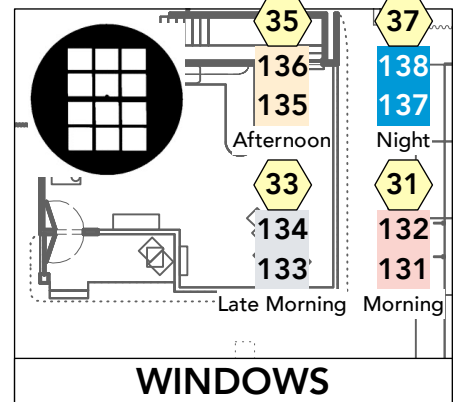

The Roommate

LD: Collin Hall

Magic Sheet

3.27.24

HOUSE	200
WORKS	201
BACKSTAGE WORKS	202
ASL	203
OTHER	