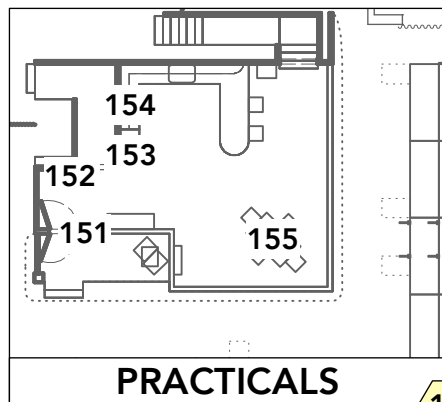

The Roommate

LD: Collin Hall

Magic Sheet

3.27.24

HOUSE	200
WORKS	201
BACKSTAGE WORKS	202
ASL	203
OTHER	