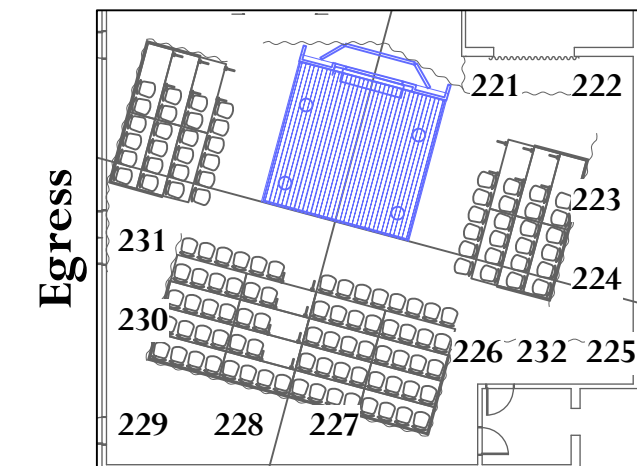

Radio	140
Hazer	150
Dowser	170
House	200
Works	210
ASL Light	240

MAGIC SHEET	
PLATE: 1 of 1	DRAWN BY: CWH
DATE: 3.31.23	