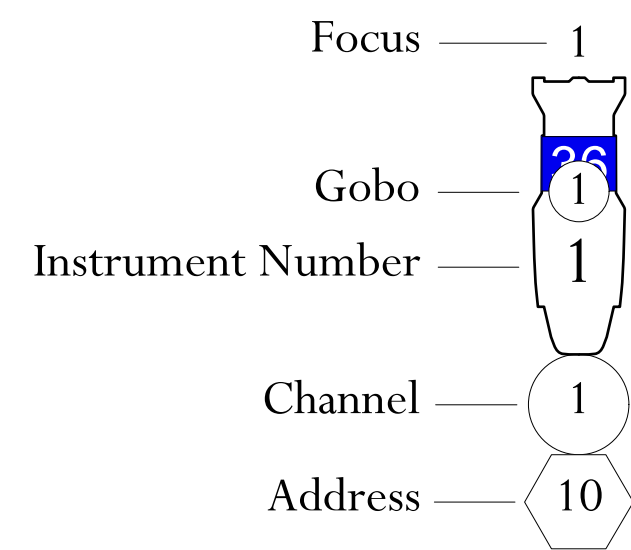

Key to Instrumentation

Symbol	Instrument Type	Used	In stock
	Chauvet COLORado 1 Quad Zoom VW	28	28
	ADJ Dotz Par 100	0	6
	ETC ColorSource Spot 36deg	4	6
	Chauvet COLORado Batten Quad 9 Tour	0	8

System Legend

Label Legend

Notes

- All gobos and gobo holders used are property of the Clarence Brown Theatre. Please leave them for Collin to pick up after strike.
- All measurements are approximations.
- Additional questions or concerns should be addressed to the designer: (901) 493-6806 or collin.w.hall@gmail.com.

Scale	Plate	Drafting Date	Revision Number	Drafted By:
3/8" = 1'	1 of 1	7/31/18	5	CH