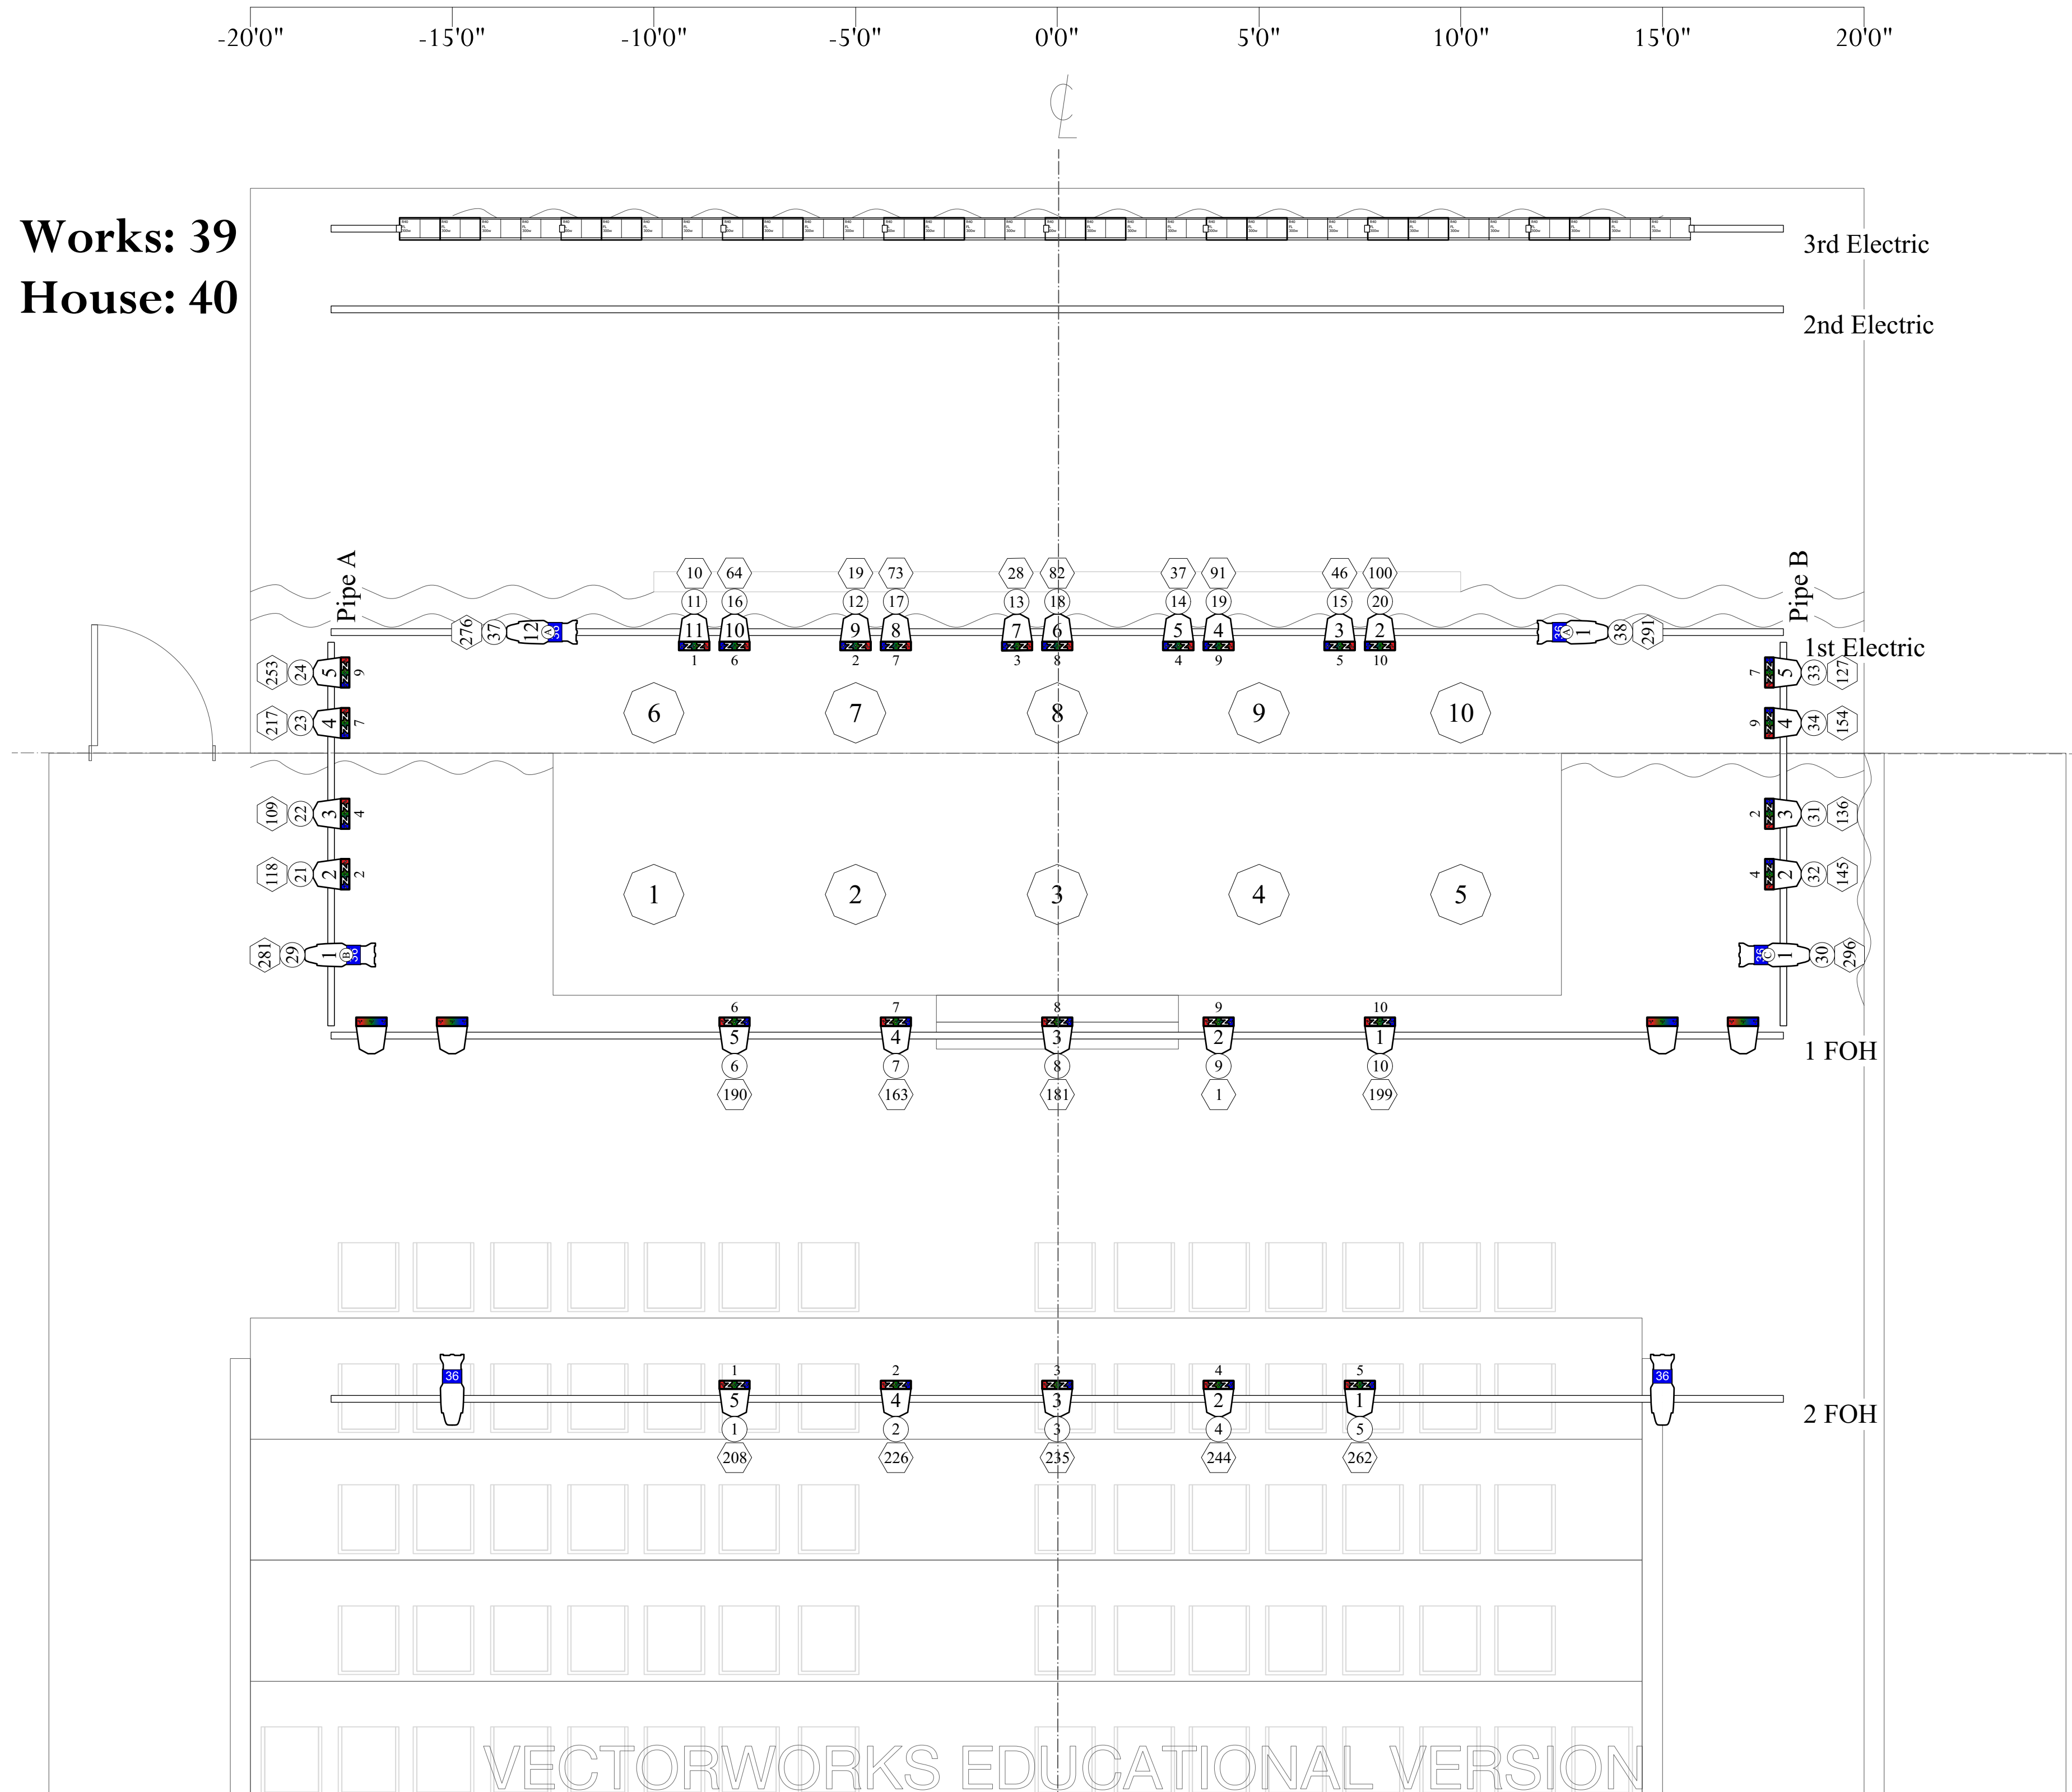

Key to Instrumentation

Symbol	Instrument Type	Used	In stock
	Chauvet COLORado 1 Quad Zoom VW	28	28
	ADJ Dotz Par 100	0	6
	ETC ColorSource Spot 36deg	4	6
	Chauvet COLORado Batten Quad 9 Tour	0	8

System Legend

Works: 39
House: 40

Template Legend

- Cloud 10**
R77168
B size
2 Count
- Office Window 4**
G759
A size
1 Count
- Cats Window**
R77138
A size
1 Count

8 x 10: One Act Festival

Lighting Designer: Collin Hall
Assistant Lighting Designer: David M. Greenberg
Master Electrician: Hunter Ayers
Stage Manager: Randy Thompson

Scale	Plate	Drafting Date	Revision Number	Drafted By:
3/8" = 1'	1 of 1	7/31/18	5	CH