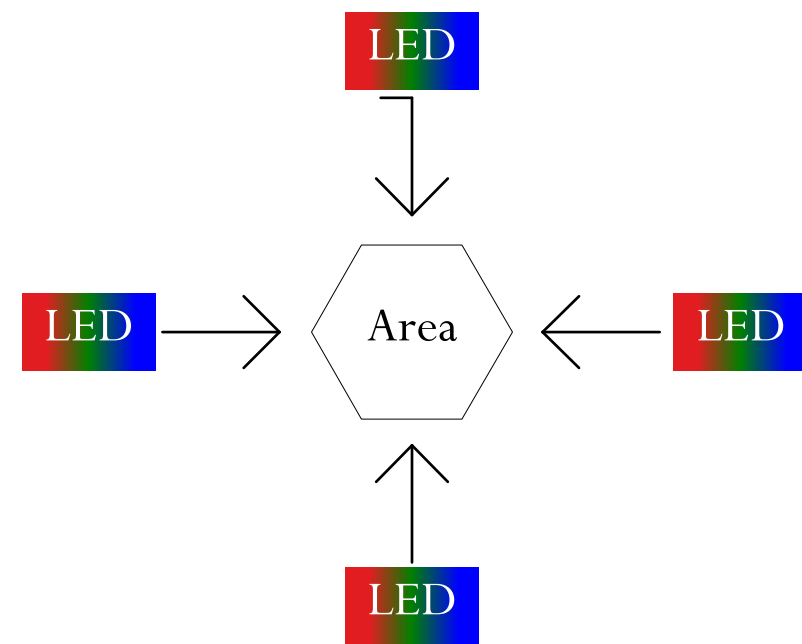

Key to Instrumentation

Symbol	Instrument Type	Used	In stock
	Chauvet COLORado 1 Quad Zoom VW	28	28
	ADJ Dotz Par 100	0	6
	ETC ColorSource Spot 36deg	4	6
	Chauvet COLORado Batten Quad 9 Tour	0	8

System Legend

Scale	Plate	Drafting Date	Revision Number	Drafted By:
3/8" = 1'	1 of 1	7/31/18	5	CH